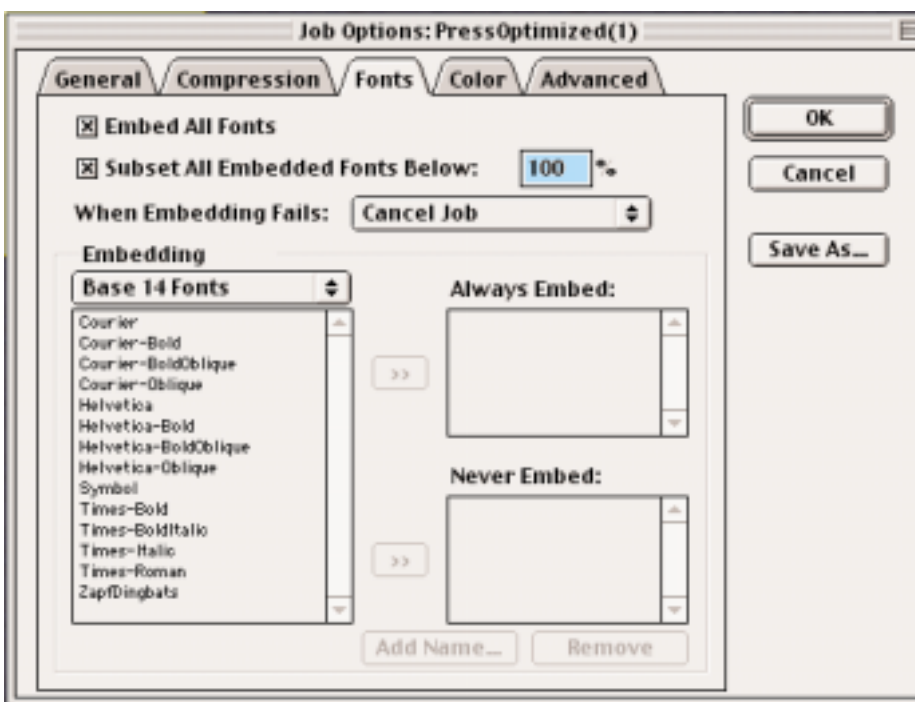

Compression

IMPORTANT

If you use copydot files within your workflow (digital high-resolution film) then please turn all 'Bicubic Downampling' OFF

Fonts