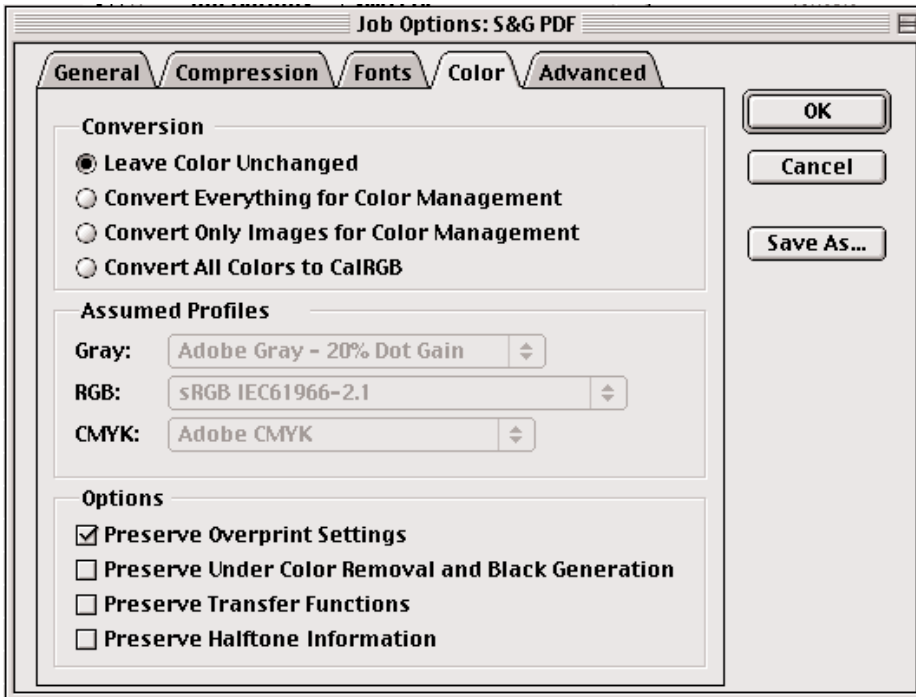

from here type '
Command J' to bring up
the 'job options' menu

You will notice there are 5
tabs at the top of the screen
(General, Compression,
Fonts, Colour and Advanced)

Here we show the **General**
tab and the
specific settings required

Compression

IMPORTANT

If you use copydot files within your workflow (digital high-resolution film) then please turn all 'Bicubic Downampling' OFF

Fonts

Colour

Advanced