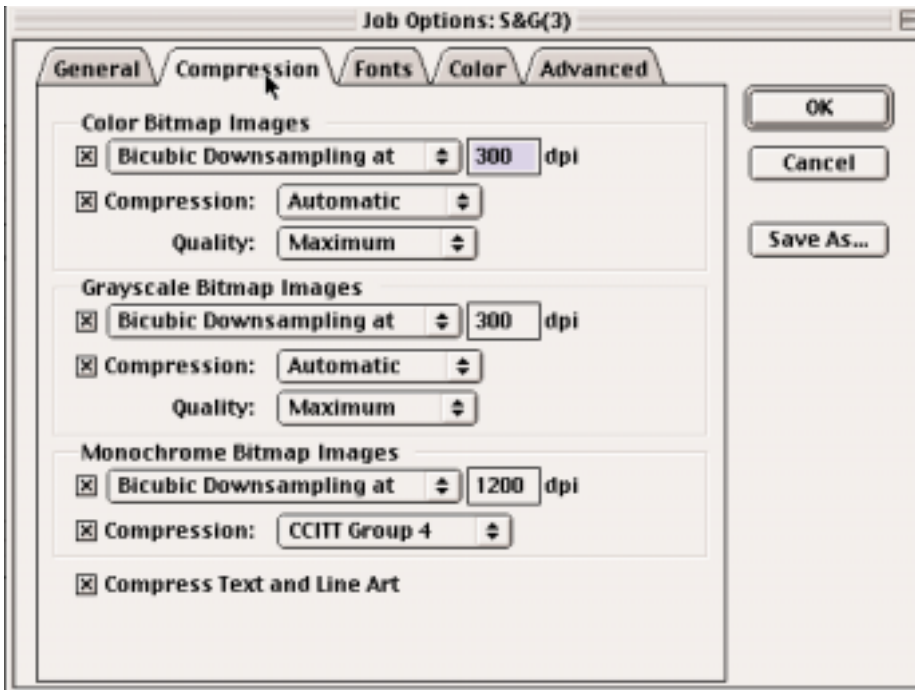

Compression